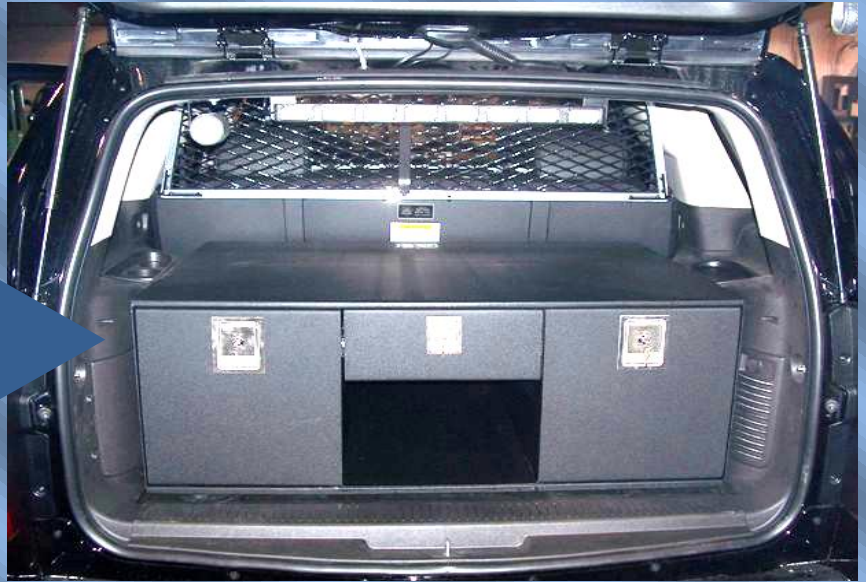

CRUISERS™

Secure Storage Drawers

- *300 LB storage drawer capacity.*
- *EZ Glide heavy duty slide drawer system.*
- *Drawer drop prevention design.*
- *Drawers are stackable.*
- *Securely stores Weapons & Ammo.*
- *Custom configurations available.*

Standard Storage Drawer Sizes:

- *12H X 24W X 36D"*
- *12H X 38W X 32D"*
- *12H X 20W X 36D"*
- *We offer a solution for any model SUV*

14- Gauge reinforced powder coated steel

Contact us for a quote today!!